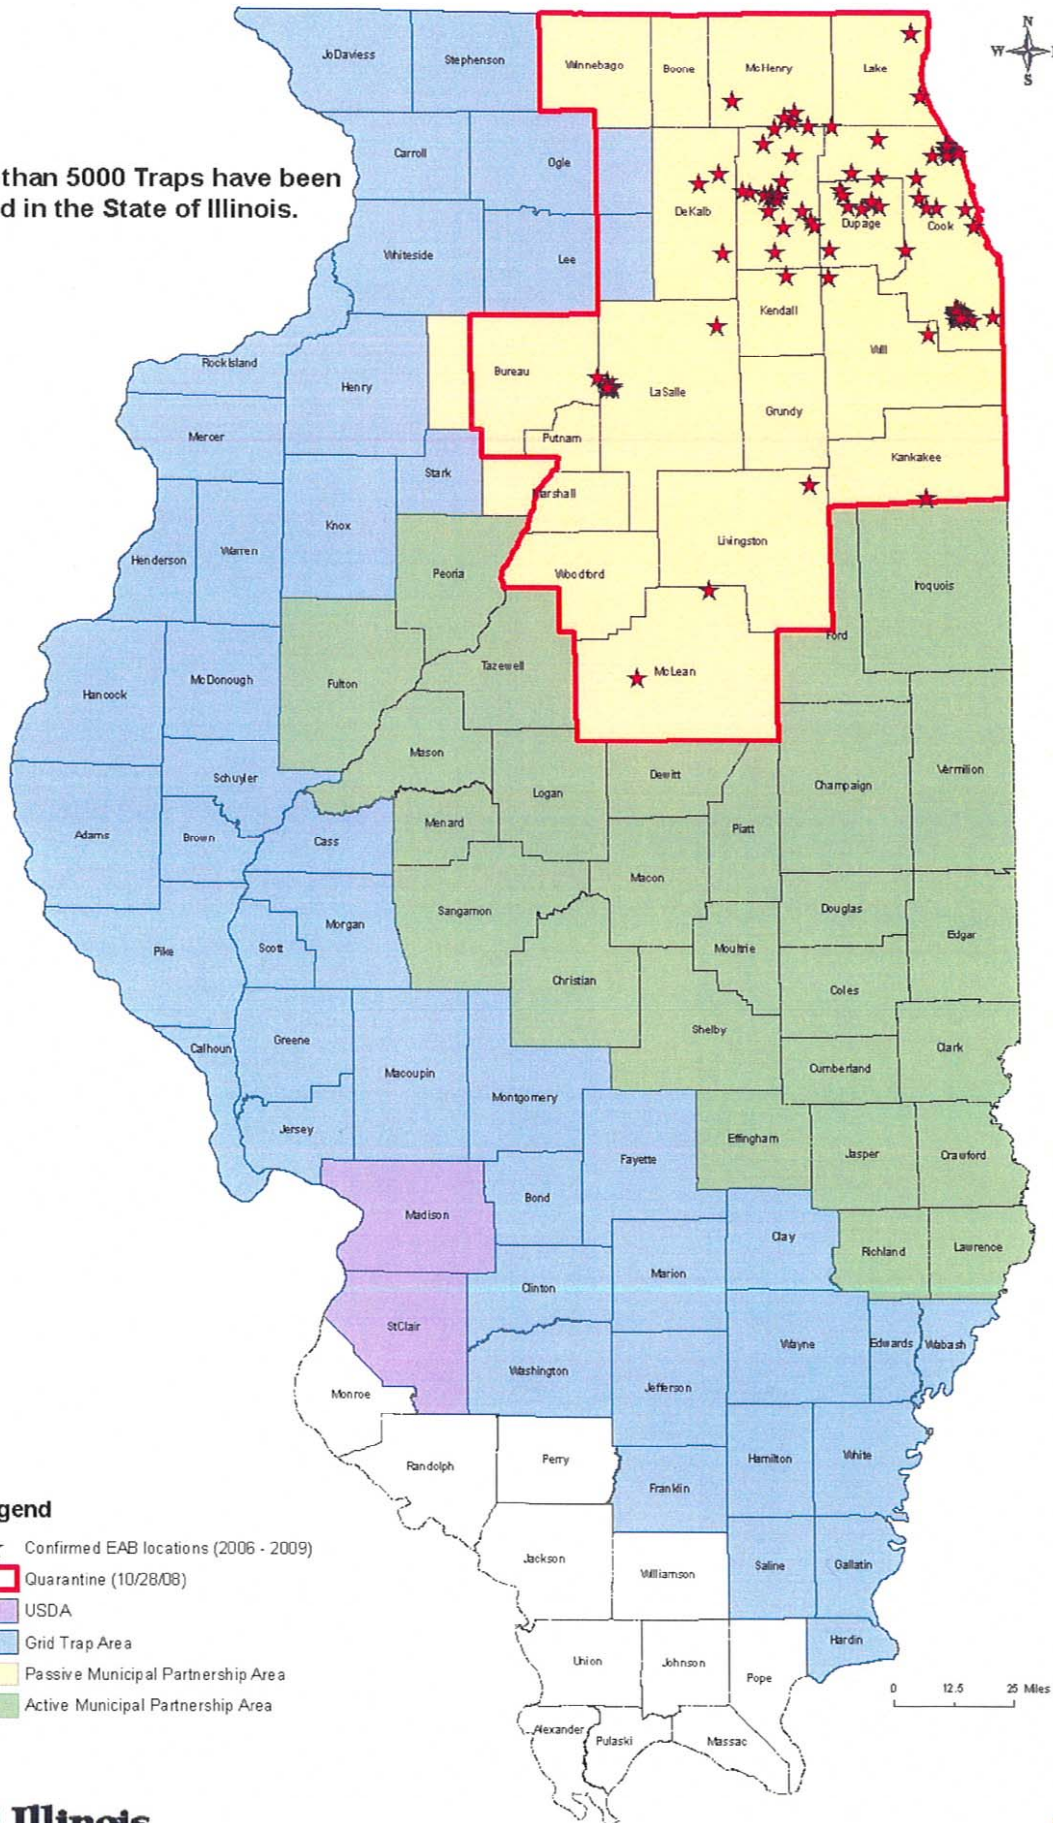

Illinois EAB Trap Survey 2009

More than 5000 Traps have been placed in the State of Illinois.

Legend

- ★ Confirmed EAB locations (2006 - 2009)
- ▭ Quarantine (10/28/08)
- ▭ USDA
- ▭ Grid Trap Area
- ▭ Passive Municipal Partnership Area
- ▭ Active Municipal Partnership Area